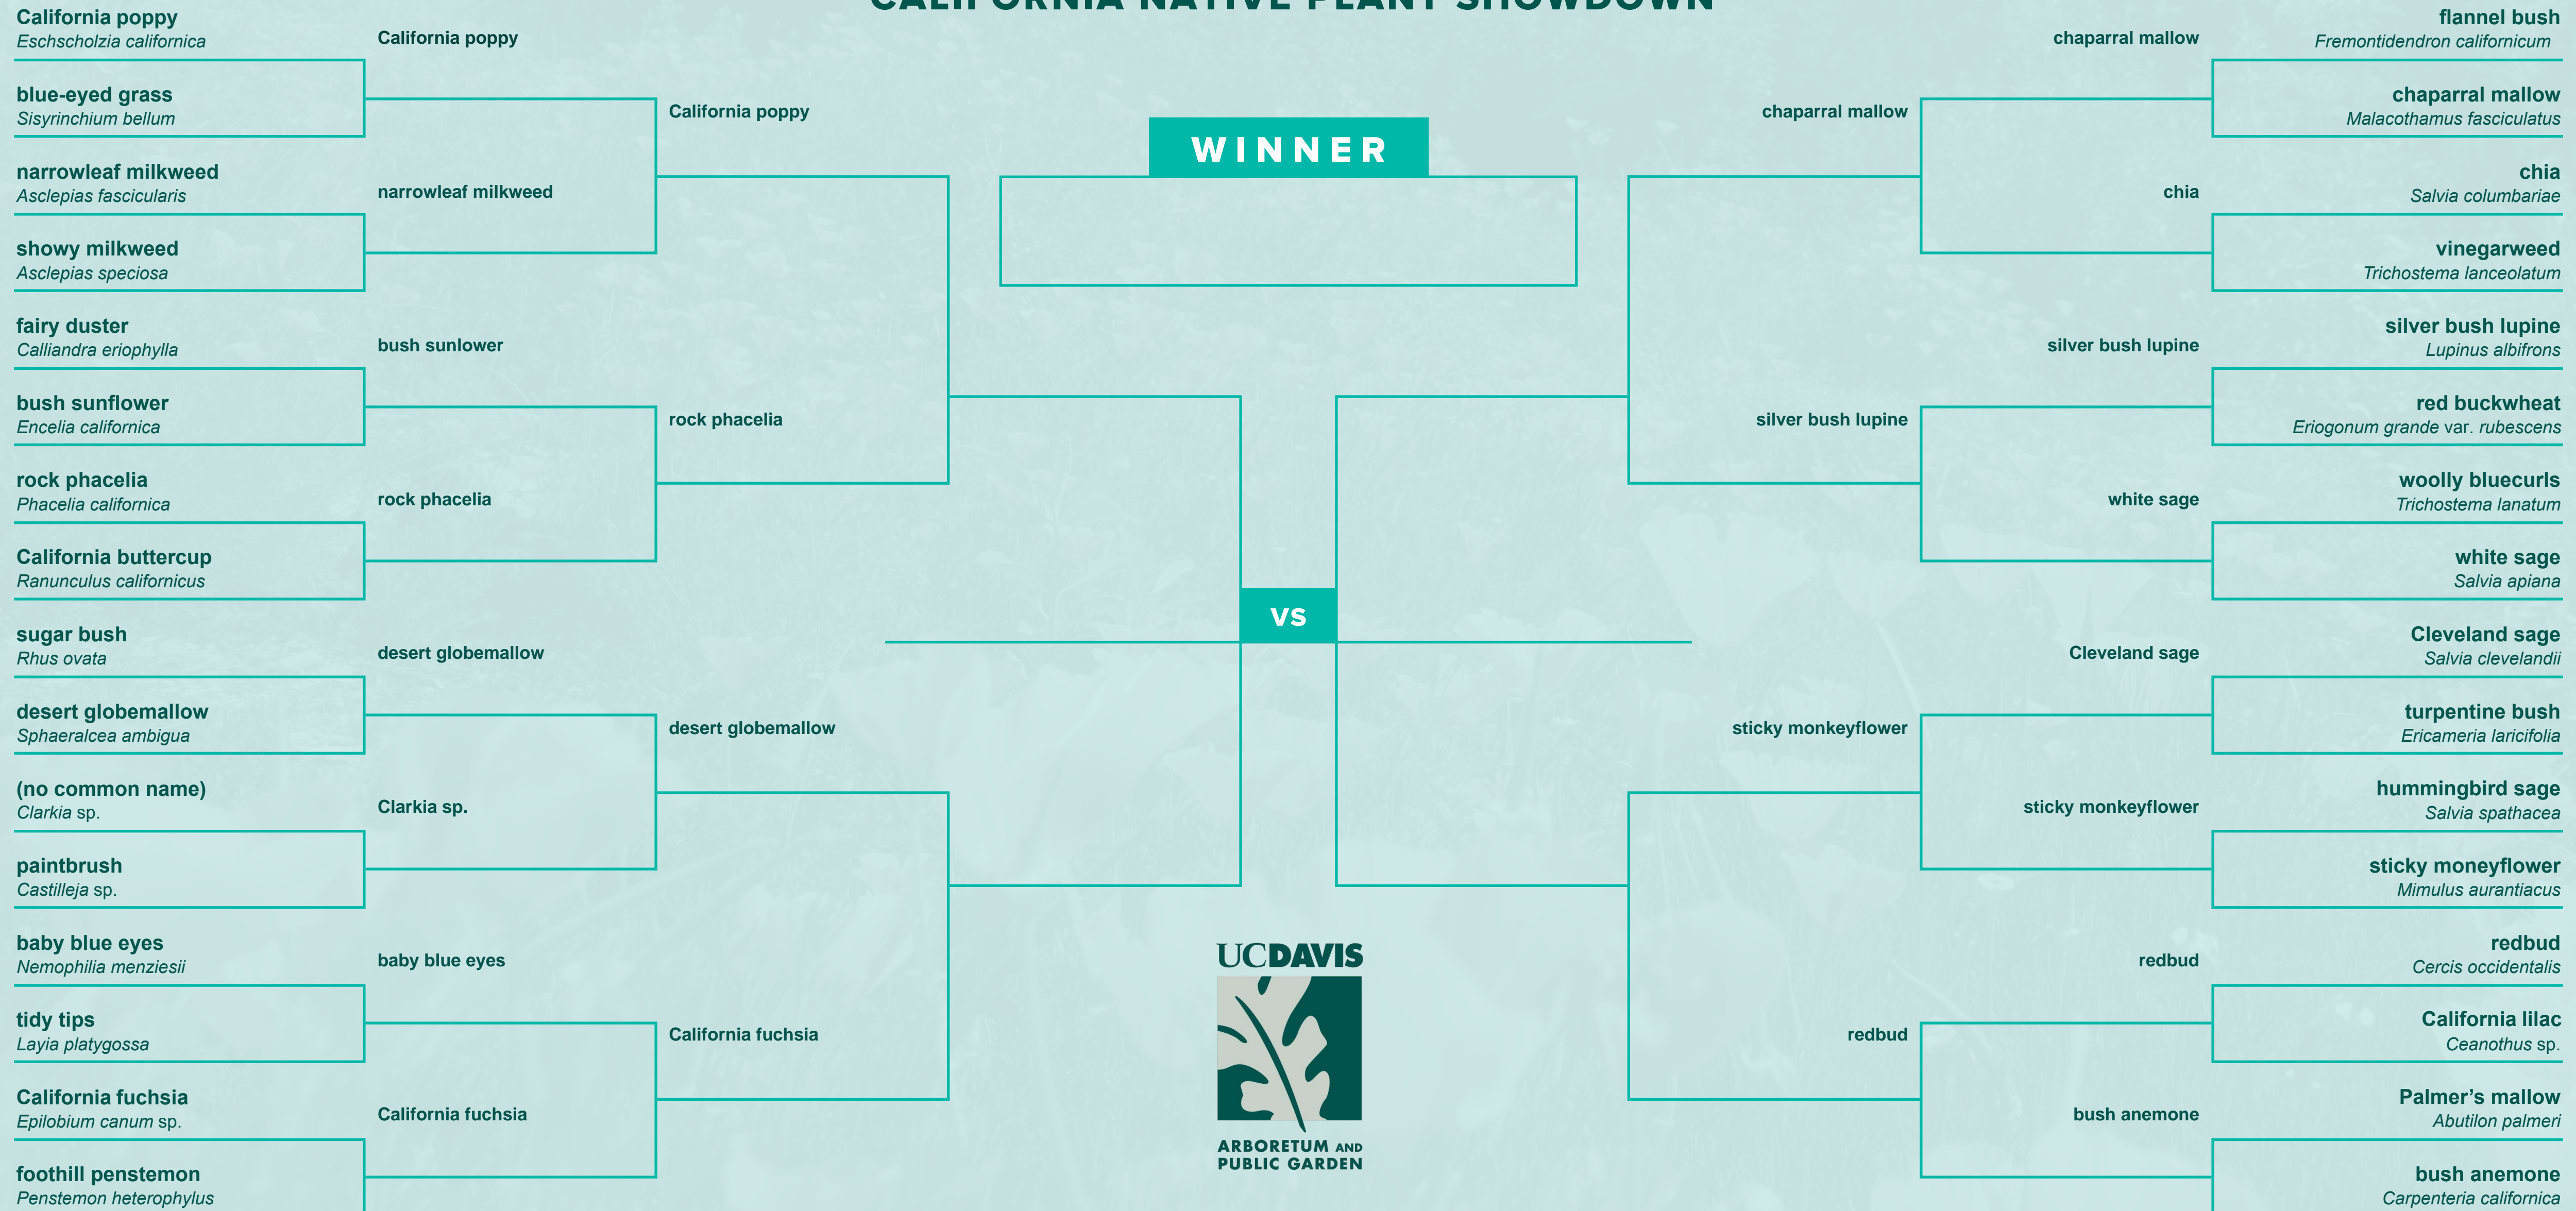

may madness

CALIFORNIA NATIVE PLANT SHOWDOWN

Share your bracket on Facebook and tag us: @ucdavisarboretum | Learn more about the competition: arboretum.ucdavis.edu/may-madness